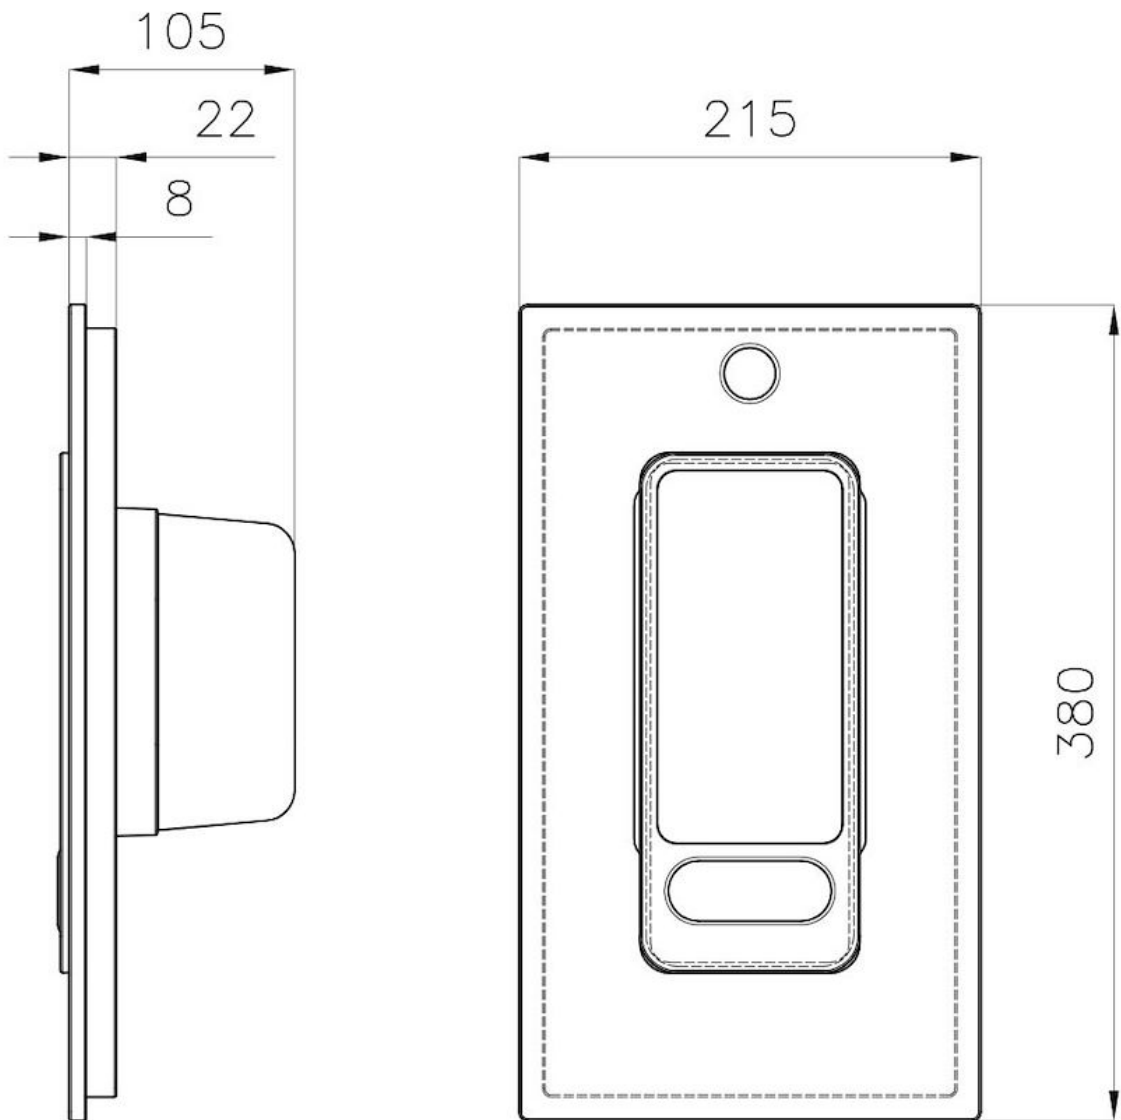

Grating kit complete with ring support and food collection tray

Accessories

Code: 8159 101

DETAILS

Product notes

WARNING:

On several models of sinks it's only usable in combination with the accessory 8644101

Sink accessories

HDPE cutting boards and kit

Dimensions

21,5x38 cm
8 15/32"x14 61/64"

TECHNICAL DATA

OPTIONAL ACCESSORIES

**FINALMENTE, THE TOP OUTDOOR
EXPERIENCE**